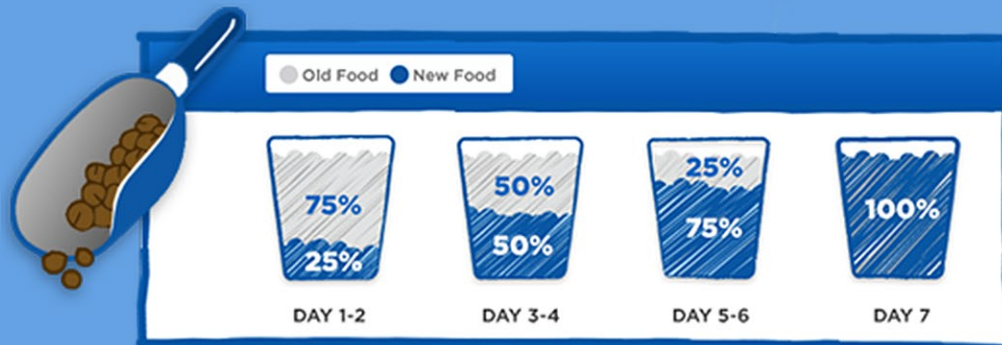

TRANSITIONING YOUR DOG'S DIET

SMALL & MEDIUM DOGS

STARTER 3-pound bag of **Puppy Starter** food included with adoption to take home.

FIRST WEEK Begin transitioning to **Royal Canin Labrador** food.

FIVE MONTHS Begin transitioning to **Life's Abundance All Stage Grain-Free** food.

STANDARD SIZE DOGS

STARTER 4-pound bag of **Life's Abundance All Stage Grain-Free** food included with adoption to take home.

Barksdale recommends to continue with this variety of food across the dog's life stages.

7-DAY DIET TRANSITION

Make the transition by mixing the current food with the new food over a 7-day period. Gradually decrease the amount of the current food, while increasing the amount of new food.